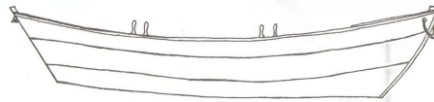

www.doryshop.com

THE DORY SHOP

Building Dorries in Lunenburg for 100 years.

SPECIALTY BOATS

Name	Length	Beam	Price
Semi Dory	16'		\$7475
Semi Dory	19'8"		\$9775
Cross Island Skiff	16'	6'1"	\$5,600
Transom Dory	15'1"	5'7"	\$5,600
Transom Dory	18'		\$7,130
Transom Dory	20'		\$9,980
Nutshell Pram	7'7"	4'	\$4,150
Skiff	10'8"	4'4"	\$4,200

www.doryshop.com

THE DORY SHOP

Building Dories in Lunenburg for 100 years.

Centreboards	
Dory Size	Price
Black Rocks (11') & Lunenburg (12')	1,500.00
Handline (13') & Bastard (14')	1,700.00
Trawl (15') & Fishmaker (16')	2,000.00
Fortune Bay (17') & Newfoundland (18')	2,200.00
Seine (20')	2,500.00
Motor Wells	
Dory Size	Price
All sizes – upright	1,250.00
All sizes – tip-up	1,750.00
Rudders	
Dory Size	Price
All sizes	\$950.00