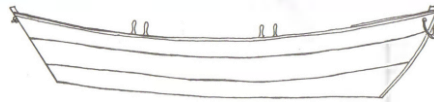

THE DORY SHOP

Building Dories in Lunenburg for 100 years.

Sailing Rig can be added to 11' bottom dories and larger. We offer two rig options: