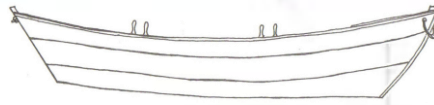

THE DORY SHOP

Building Dories in Lunenburg for 100 years.

Retail Items

Item	Price	Tax	Total
Bailer	30.00	4.50	34.50
Caps	25.00	3.75	28.75
Dory Book	40.00	6.00	46.00
Model: No Sail 15 $\frac{3}{4}$" loa	80.00	12.00	92.00
Model: No Sail 19" loa	100.00	15.00	115.00
Model: No Sail 3' loa	120.00	18.00	138.00
The Disappeared dvd	20.00	3.00	23.00
Tholepins: 5/8" shaft (each)	5.00	.75	5.75
Tholepins: 5/8" shaft (dozen)	60.00	9.00	69.00
Tholepins: 3/4" shaft (each)	8.00	1.20	9.20
Tholepins: 3/4" shaft (dozen)	90.00	13.50	103.50
Whirligig: Small	35.00	5.25	40.25
Whirligig: Large	45.00	6.75	51.75
Ornament: Tree Dory	16.00	2.40	18.40

*Prices do not include HST, are in **Canadian funds** and may change without notice. June 2021.*

The Dory Shop

175 Bluenose Drive, P.O. Box 1076 Lunenburg, Nova Scotia, Canada B0J 2C0

Tel: (902) 640-3005 Fax: (902) 634-9985 Email: info@doryshop.com

www.doryshop.com