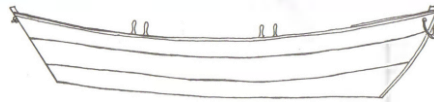

www.doryshop.com

THE DORY SHOP

Building Dories in Lunenburg for 100 years.

Centreboards	
Dory Size	Price
Black Rocks (11') & Lunenburg (12')	1,500.00
Handline (13') & Bastard (14')	1,700.00
Trawl (15') & Fishmaker (16')	2,000.00
Fortune Bay (17') & Newfoundland (18')	2,200.00
Seine (20')	2,500.00
Motor Wells	
Dory Size	Price
All sizes – upright	1,250.00
All sizes – tip-up	1,750.00
Rudders	
Dory Size	Price
All sizes	\$950.00

Sail rigging can be added to Black Rocks (11') dories and larger.

Motor wells can be added to Handline (13') dories and larger.

Sail rigging and motor wells can be added to Trawl (15') dories and larger.

www.doryshop.com

THE DORY SHOP

Building Dorries in Lunenburg for 100 years.

Unfinished Spruce Oars				
Pricing Per Pair				
<i>*characteristics refers to Grain Quality; Knots; Sap Run.</i>				
Size	Select Finest wood, straight grain, tiny characteristics	#1s Straight grain, few characteristics (everyone's favourite)	#2s Small and/or large characteristics Excellent oar – not always available	Varnishing
5'	131	118	98	24
5'6"	138	125	106	26
6'	146	132	114	28
6'6"	154	140	122	30
7'	162	148	130	32
7'6"	170	156	138	34
8'	178	164	146	36
8'6"	186	172	154	38
9'	194	180	162	40
<i>Additional sizes available by special order. Contact us for quote.</i>				
Leathers +\$79/pair				
Plastic Collars +\$36/pair				
Rubber Stops +\$18/pair				