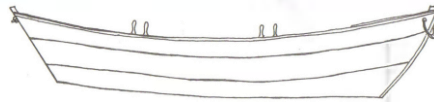

THE DORY SHOP

Building Dorries in Lunenburg for 100 years.

SPECIALTY ITEMS - CUSTOMIZING

Bailer	• $30
Bow & stern rope straps	• $42
Bow/Stern seat - removable	• $100 each
Bow/Stern seats - storage	• $550 each
Cabin	• <i>Contact for quote</i>
Covers - 15' Trawl cover	• <i>Call for quote</i>
False Bottom	• $720
Knees	• $50 each
Labour	• $60/hour
Name Painting	• $10/letter
Oak Shoes	• $400
Removable False Sole	• $700 & up
Ring bolts	• $42 each
Tholepins 3/4" shaft	• $8 each • $7.50 each for 12+
Tholepins 5/8" shaft	• $5 each • $60/dozen

*Prices do not include HST, are in **Canadian funds** and may change without notice. June 2021.*

The Dory Shop

175 Bluenose Drive, P.O. Box 1076 Lunenburg, Nova Scotia, Canada B0J 2C0

Tel: (902) 640-3005 Fax: (902) 634-9985 Email: info@doryshop.com

www.doryshop.com