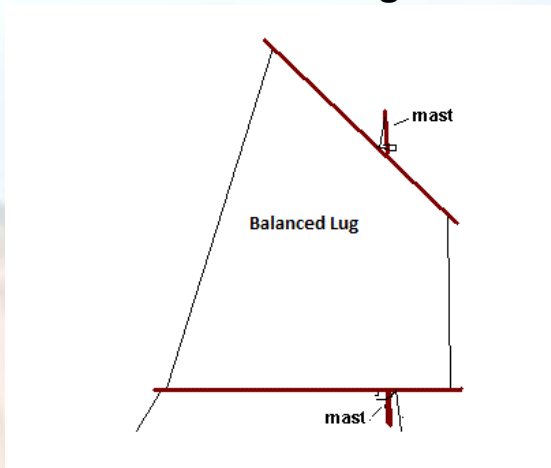

www.doryshop.com

THE DORY SHOP

Building Dories in Lunenburg for 100 years.

Sailing Rig can be added to 11' bottom dories and larger. We offer two rig options:

Balanced Lug

Gaff Main & Jib

SAIL PRICING

Balanced Lug

- \$1,150 for 7'7" Nutshell
- \$1770 for 11' Black Rocks
- \$1920 for 12' Lunenburg
- \$2,010 for 13' Handline
- \$2,100 for 14' Bastard
- \$2,300 for 15' Trawl

Gaff Main & Jib

- \$2160 for 13' Handline
- \$2,500 for 14' Bastard
- \$2,700 for 15' Trawl
- \$2,900 for 16' Fishmaker
- \$3,000 for 17' Fortune Bay
- \$3,200 for 18' Nfld
- \$3,400 for 20' Seine