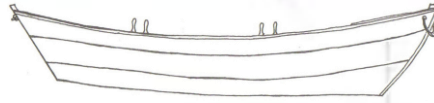

THE DORY SHOP

Building Dorries in Lunenburg for 100 years.

DORY MODELS

Name	Bottom Length	Length Overall	Price
Morning Glory	5'	7'	\$1800
Little Sister	8'	11'3"	\$4600
Admiral's Dory	10'	13'7"	\$4850
(option: sails ↓)			
Black Rocks Dory	11'	14'8"	\$4950
Lunenburg Dory	12'	15'6"	\$5250
(option: sails or motor ↓)			
Handline Dory	13'	17'	\$5750
Grand Manan Dory (w/ outboard transom)	13'	17'	\$5880
Bastard Dory	14'	18'4"	\$5900
(option: sails & motor ↓)			
Trawl Dory/Grand Banks Dory	15'	19'9"	\$6850
Fishermaker Dory	16'	21'1"	\$9250
Fortune Bay Dory	17'	22'2"	\$11,250
Newfoundland Dory	18'	23'1"	\$13,000
Seine Dory	20'	25'9"	\$23,250

www.doryshop.com

THE DORY SHOP

Building Dorries in Lunenburg for 100 years.

SPECIALTY BOATS

Name	Length	Beam	Price
Semi Dory	16'		\$7475
Semi Dory	19'8"		\$9775
Cross Island Skiff	16'	6'1"	\$5,600
Transom Dory	15'1"	5'7"	\$5,600
Transom Dory	18'		\$7,130
Transom Dory	20'		\$9,980
Nutshell Pram	7'7"	4'	\$4,150
Skiff	10'8"	4'4"	\$4,200